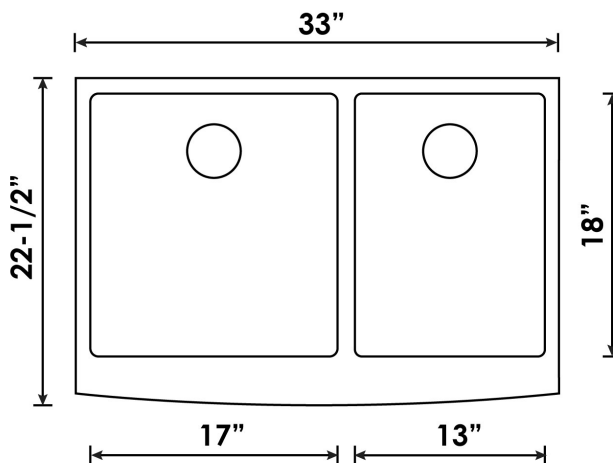

B924 Apron Front Double Sink with 10mm Radius Corners

BRISTOL
SINKS INC.

B924

Colour Finish
Stainless Steel

Model No.
B924

Description

- Curved front 60/40 double bowl apron front sink with 10mm radius corners
- Outside dimensions: 33" x 22-1/2" x 10-1/4" x 10-1/4"
- Inside dimensions: 17" x 18" x 10" - 13" x 18" x 10"
- Minimum Cabinet Size: 33"
- Individually Hand-Made, therefore measurements not guaranteed
- Stainless Steel Double Bowl Sink
- 16 Gauge Type 304 Stainless Steel
- Stone Guard undercoating over a rubber pad
- 3 1/2" drain opening
- Supplied with installation clip and strainer